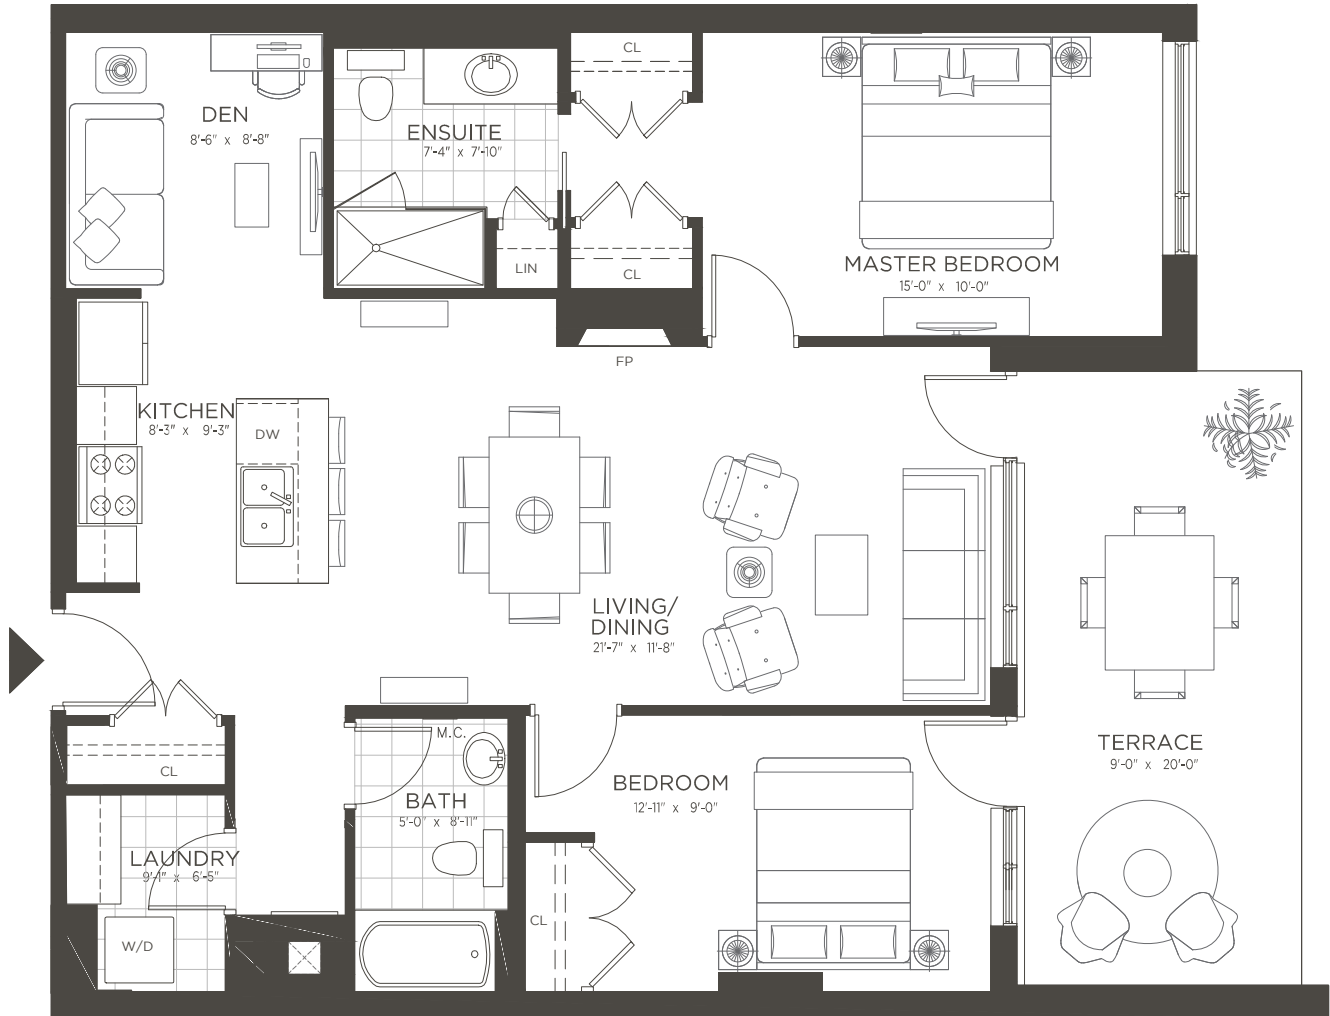

TWO THE PARKWAY

BEAVERBROOK

The Pinelands

2 BEDROOM + DEN

Living Space: 1297 Sq. Ft.

Interior: 1117 Sq. Ft.

LEVEL 2-6