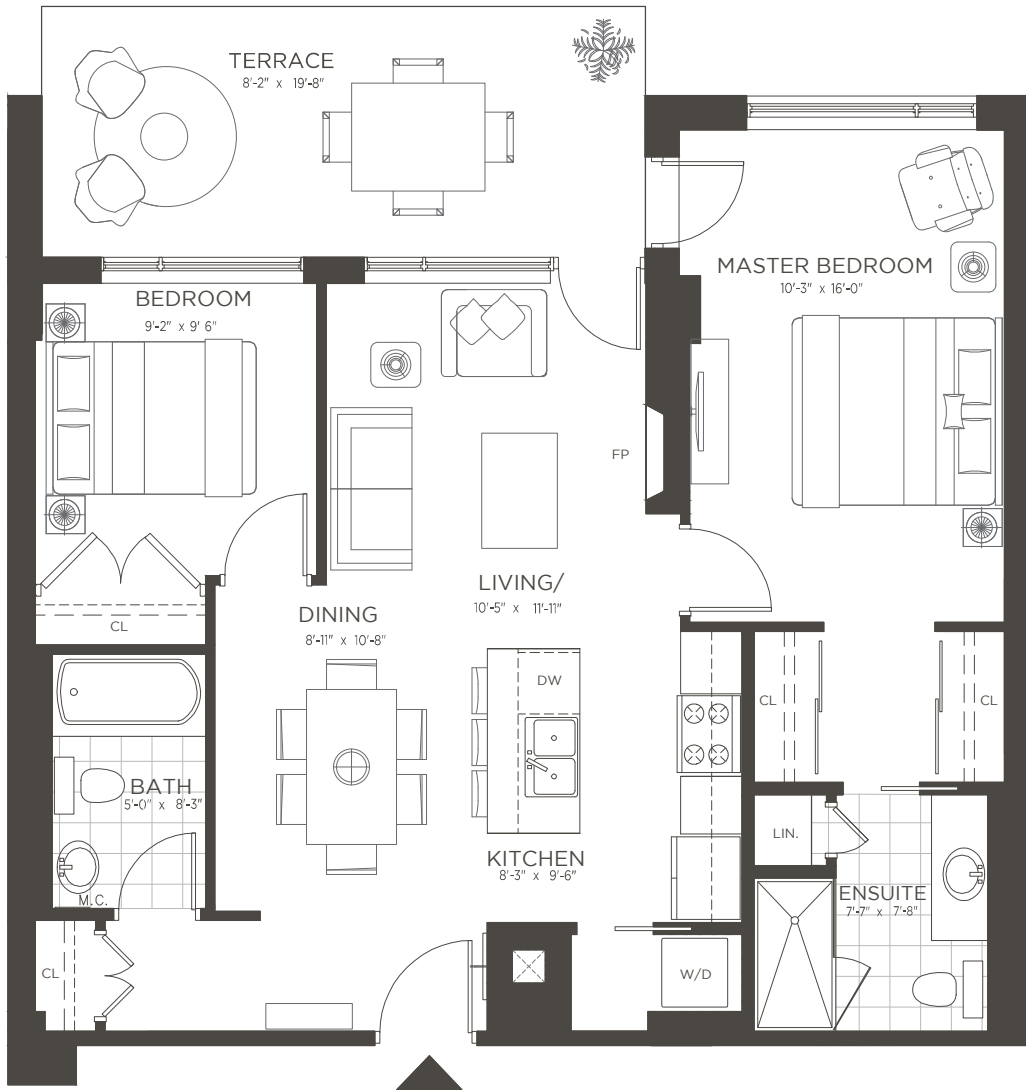

# TWO THE PARKWAY

BEAVERBROOK

## The Welwyn

2 BEDROOM + 2 BATH

Living Space: 1065 Sq. Ft.

Interior: 905 Sq. Ft.

LEVEL 2-6